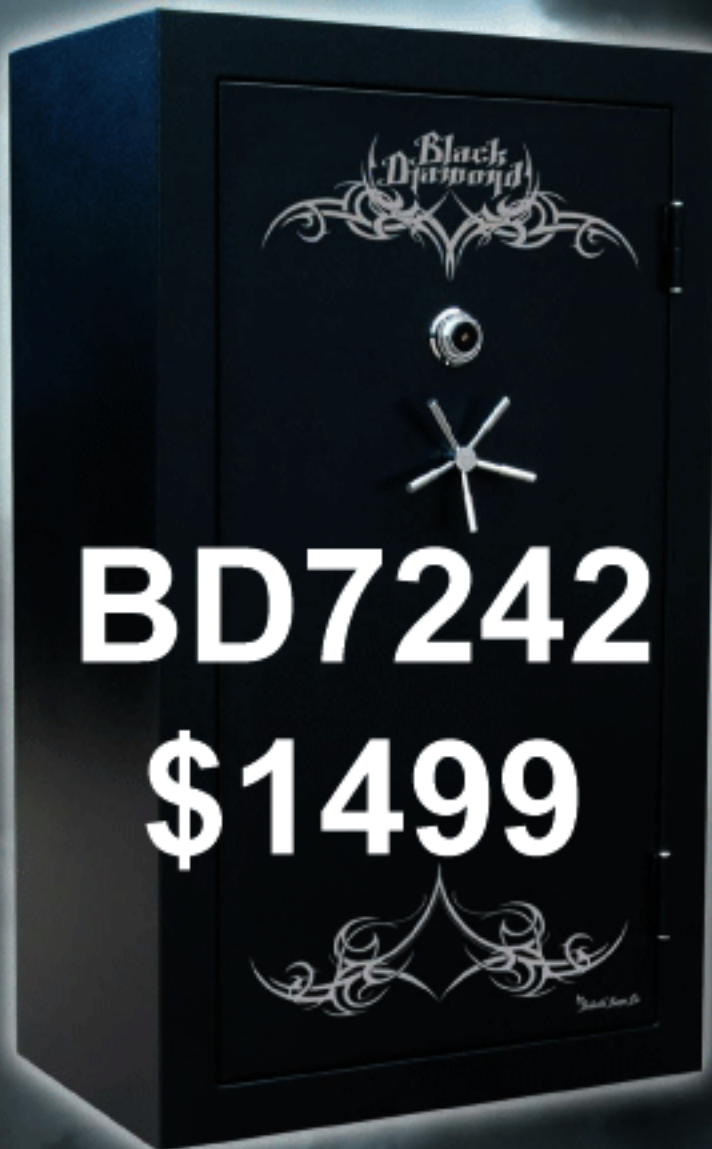

Black Diamond

by Dakota Safe Co.

model	size	guns	bolt diameter/#	fire	handle & dial
BD7242	72x42x27	51	1.5" 18 locking bolts	1200° 75 min.	5 spoke w/LG DIAL
BD5939	59x39x24	39	1.5" 14 locking bolts	1200° 75 min.	5 spoke w/LG DIAL
BD5930	59x30x24	24	1.5" 14 locking bolts	1200° 75 min.	5 spoke w/LG DIAL
BD5928	59x28x20	24	1.25" 12 locking bolts	1200° 45 min.	5 spoke w/LG DIAL
BD5924	59x24x20	12	1.5" 12 locking bolts	1200° 75 min.	3 spoke w/LG DIAL

bd 7242

bd 5939

bd 5930

bd 5928

bd 5924